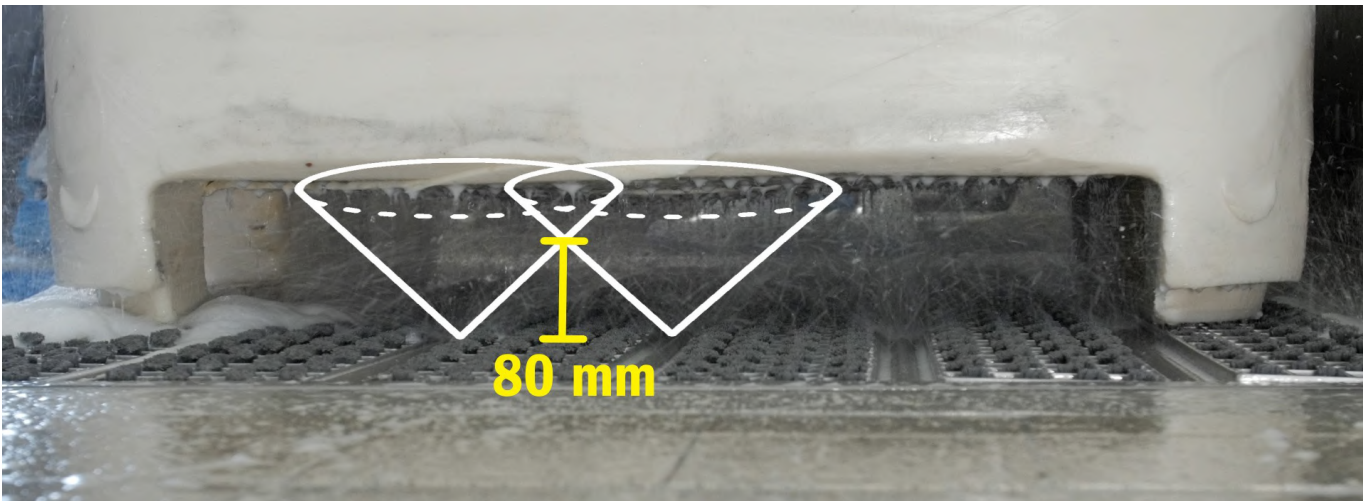

ProfilGate® aqua spray

For cleaning and spray disinfection from below

ProfilGate® aqua cleans and disinfects the surfaces of the rollers of all vehicles.

ProfilGate® aqua spray additionally disinfects the transport equipment, plastic pallets and boxes from below.

- with integrated spray lances
- for cleaning pallets, large boxes and industrial trucks from below
- specially developed for the food and chemical/pharmaceutical industries
- hygienic and process-safe

Installation in a dairy plant

Technical Data		ProfilGate® aqua spray Art.-Nr. 005-2000B
Dimensions	In total	2.130 x 1.800 mm
	Spray area	1.000 x 1.300 mm
Installation depth	Tray	55 mm
	Sump pit	150 mm
Stainless steel grates		6 st-grates (28 kg each) + 12 b-grates (11 kg each)
Brushes		6 x 14 st-brush strips + 12 x 4 b-brush strips
Filling capacity		ca. 150 l
Max. weight		max. 10 t (total vehicle weight)
Spraying lance		7 lances with 5 nozzles each
Pump type		Compressed air diaphragm pump
Compressed air		1 - 3 bar
Spraying time		Default 8 s (adjustable from 1 - 180 s)

The spray pattern is conical. The water jets overlap from a height of approx. 80 mm. This ensures full-surface disinfection

Ideal for underbody cleaning and disinfection of plastic pallets and boxes

Lift trucks in particular are great germ traffickers and are not normally cleaned from below