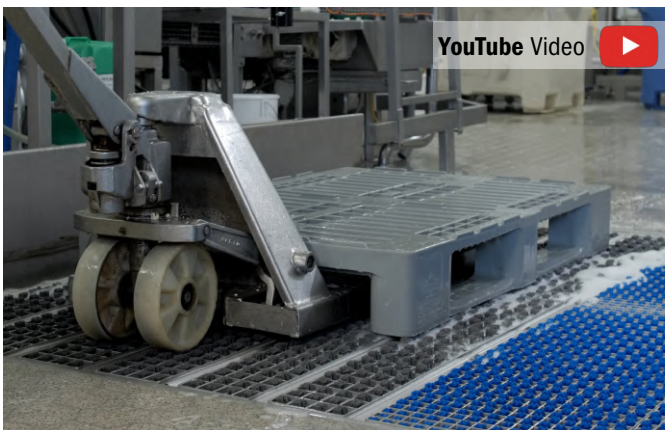

ProfilGate® aqua spray

For cleaning and spray disinfection from below

ProfilGate® aqua cleans and disinfects the surfaces of the rollers of all vehicles.

ProfilGate® aqua spray additionally disinfects the transport equipment, plastic pallets and boxes from below.

- with integrated spray lances
- for cleaning pallets, large boxes and industrial trucks from below
- specially developed for the food and chemical/pharmaceutical industries
- hygienic and process-safe

Installation in a dairy plant

Technical Data		ProfilGate® aqua spray Art.-Nr. 005-2000B
Dimensions	In total	2.130 x 1.800 mm
	Spray area	1.000 x 1.300 mm
Installation depth	Tray	55 mm
	Sump pit	150 mm
Stainless steel grates		6 st-grates (28 kg each) + 12 b-grates (11 kg each)
Brushes		6 x 14 st-brush strips + 12 x 4 b-brush strips
Filling capacity		ca. 150 l
Max. weight		max. 10 t (total vehicle weight)
Spraying lance		7 lances with 5 nozzles each
Pump type		Compressed air diaphragm pump
Compressed air		1 - 3 bar
Spraying time		Default 8 s (adjustable from 1 - 180 s)

The spray pattern is conical. The water jets overlap from a height of approx. 80 mm. This ensures full-surface disinfection

Ideal for underbody cleaning and disinfection of plastic pallets and boxes

Lift trucks in particular are great germ traffickers and are not normally cleaned from below